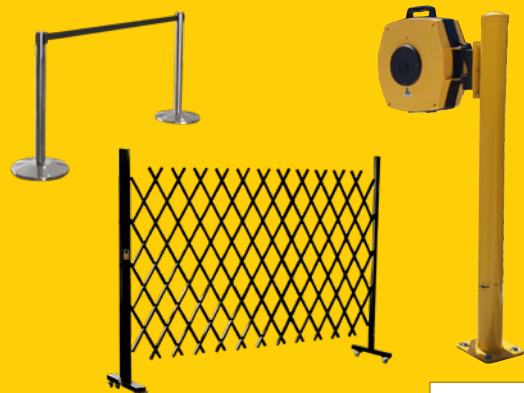

Pedestrian Barriers