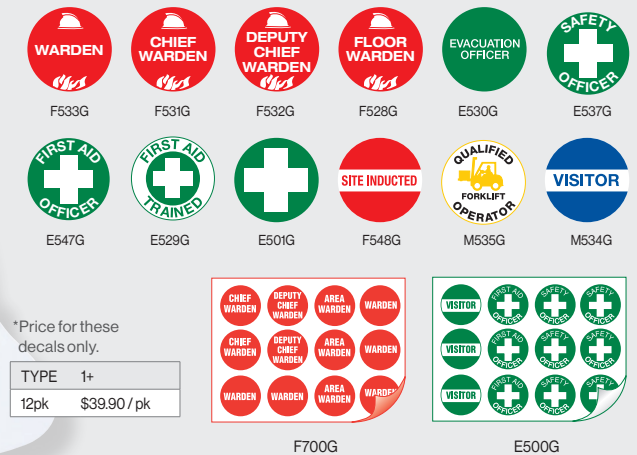

Hard Hat Decals*

- Self Adhesive
- 50mm diameter
- Packs of 12

*Price for these decals only.

TYPE	1+
12pk	$39.90 / pk