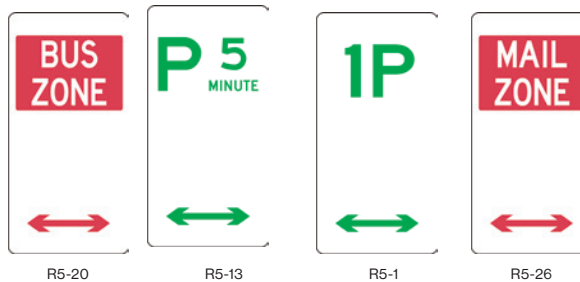

Parking Signs

Parking Signs

- Non-reflective Aluminium
- Specify left (-L), right (-R) or double arrows (-LR)
- 225(W)x450(H)mm

QTY	1+
1-9	$39.90 / ea
10-29	$34.90 / ea
30+	$29.90 / ea

Price for signs shown here only.

✓ Custom signs available

Parking Signs - Made-To-Order

- Non-reflective Aluminium
- Specify left (-L), right (-R) or double arrows (-LR)
- 225(W) x 450(H)mm

Price for signs shown here only.

qty	1+
1+	$49.90 / ea

Durable 1.6mm Aluminium

Specify times

Left, Right or Double Arrow

Car Park Signs

- Non-reflective metal

Price for signs shown here only.

SIZE	1+
225 x 300	$36.90 / ea
300 x 450	$39.90 / ea
450 x 600	$49.90 / ea
600 x 600	$79.00 / ea
900 x 900	$POA