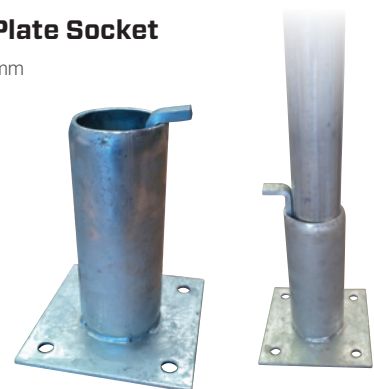

## Metal Spike Post Sockets

- To be driven in soil to hold sign posts
- Includes wedge
- Length: 440mm

code	1-9	10+
10-45SPS	\$53.90 / ea	\$44.50 / ea

## Sign Post Base Plate Socket

- Size: 150x150 x 200(H)mm
- With 14mm holes
- Includes wedge

code	description	1-19	20+
10-BPSPS		\$69.90 / ea	\$56.90 / ea