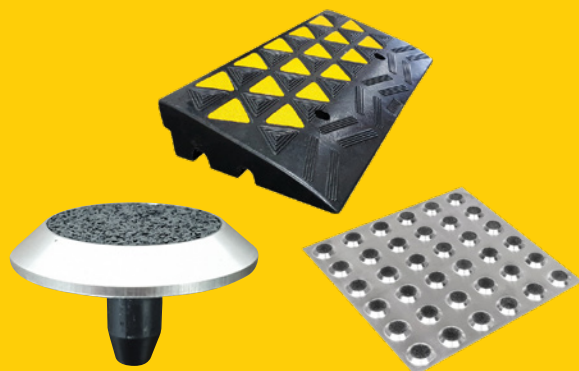

Other Area Safe Categories

Carpark Protection

www.areasafe.com.au

Email: sales@areasafe.com.au
Mail: PO Box 82, Plumpton NSW 2761
Address: 17 Sterling Road, Minchinbury, NSW 2770
Hours: Open from 7:00am - 5:00pm, Monday to Friday